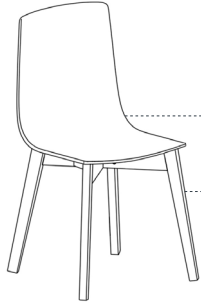

SILLA | CHAIR

ECLIPSE

MATERIALES:
MATERIALS:

Foam Confort

Asiento: Contrachapado de haya natural | Tapizado 30mm
Seat: Natural beech playwood | Upholstery 30mm

Patas: Madera maciza de haya
Legs: Solid beech wood