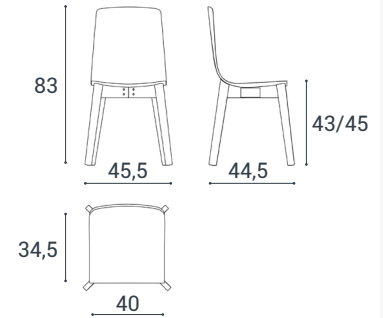

SILLA | CHAIR

ECLIPSE

MATERIALES:
MATERIALS:

Foam Confort

Asiento: Contrachapado de haya natural | Tapizado 30mm
Seat: Natural beech playwood | Upholstery 30mm

Patas: Madera maciza de haya
Legs: Solid beech wood