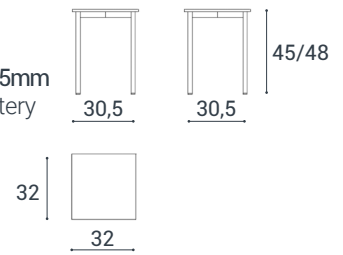

FLASH

MATERIALES:
MATERIALS:

Asiento: Contrachapado de haya natural | MDF | Tapizado fino 22mm y grueso 35mm
Seat: Natural beech plywood | MDF | Thin 22mm and thick 35mm Upholstery

Patas: Acero cromado
Legs: Chrome steel