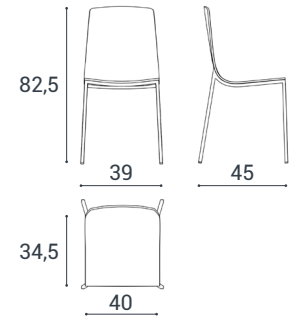

MATERIALES:
MATERIALS:

Foam Confort

Asiento: Contrachapado de haya atural | Tapizado 30mm
Seat: Natural beech playwood | Upholstery 30mm

Patas: Acero lacado epoxy | Acero cromado
Legs: Epoxy lacquered steel | Chrome steel