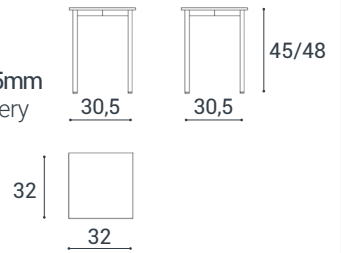

MATERIALES:
MATERIALS:

Asiento: Contrachapado de haya natural | MDF | Tapizado fino 22mm y grueso 35mm
Seat: Natural beech plywood | MDF | Thin 22mm and thick 35mm Upholstery

Patas: Acero lacado epoxy
Legs: Epoxy lacquered steel